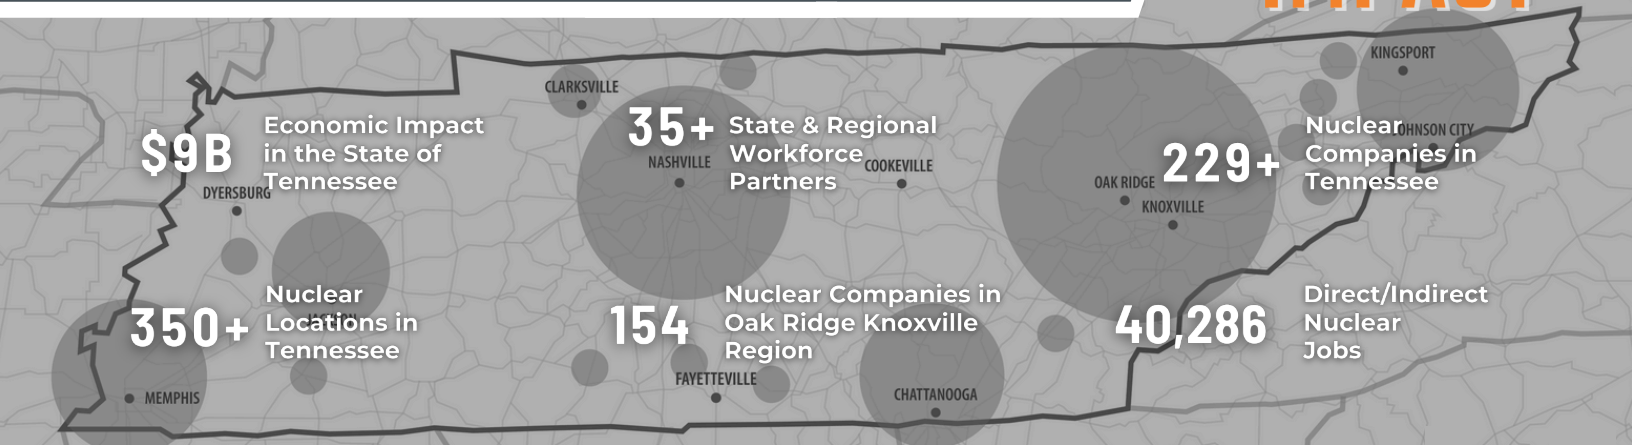

NUCLEAR IS HERE

IN TENNESSEE

IMPACT

“THE COMMUNITY IN OAK RIDGE HAS BEEN INCREDIBLY WELCOMING. OUR EXPECTATIONS WERE HIGH, BUT EVERYTHING HAS BEEN MET AND EXCEEDED IN TERMS OF THE ENGAGEMENT AND NOT JUST THE ACCEPTANCE BUT A LOT OF THE EXCITEMENT THAT WE HAVE SEEN FROM THE LOCAL COMMUNITY.”

- MIKE LAUFER, KAIROS POWER

READ MORE: ORNL.GOV/NUCLEARISHERE

SMR rendering courtesy Tennessee Valley Authority for illustrative purposes only.

PRO-NUCLEAR REGION

READY WORKFORCE

R&D RESOURCES

ALIGNED COMMUNITY